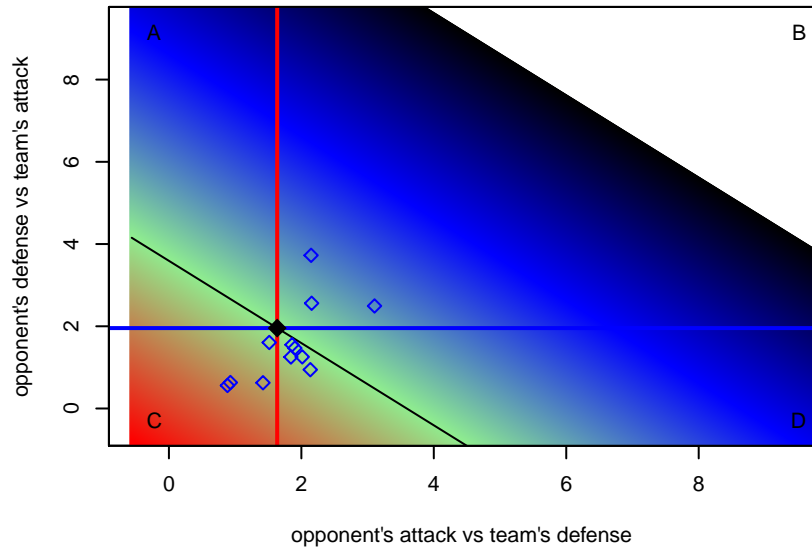

Venues played:  
 2013 OYS Presidents Cup B99  
 2014 Rogue Memorial BU14  
 2014 PCU Summer Classic U14-U15 Red  
 2014 Beaverton Cup BU15 Silver

**Westside Timbers Copa TS B99**  
 Dots are actual minus expected GF (blue circles) and GA (red triangles).  
 Blue line is smoothed change in attack strength. Red is smoothed change in defense strength.

**attack and defense variance (black dot)  
relative to other teams  
and top 10 in region**

**attack and defense rating  
relative to others at age  
and all opponents in last 13 months**

**attack and defense rating  
relative to others at age  
and all opponents in last 13 months**

**Performance relative to 13 month average**

**Performance relative to 13 month average**

Distribution of opponents  
 Red = Lose zone, Blue = Win zone, Green = Even  
 Black line separates win/lose zones