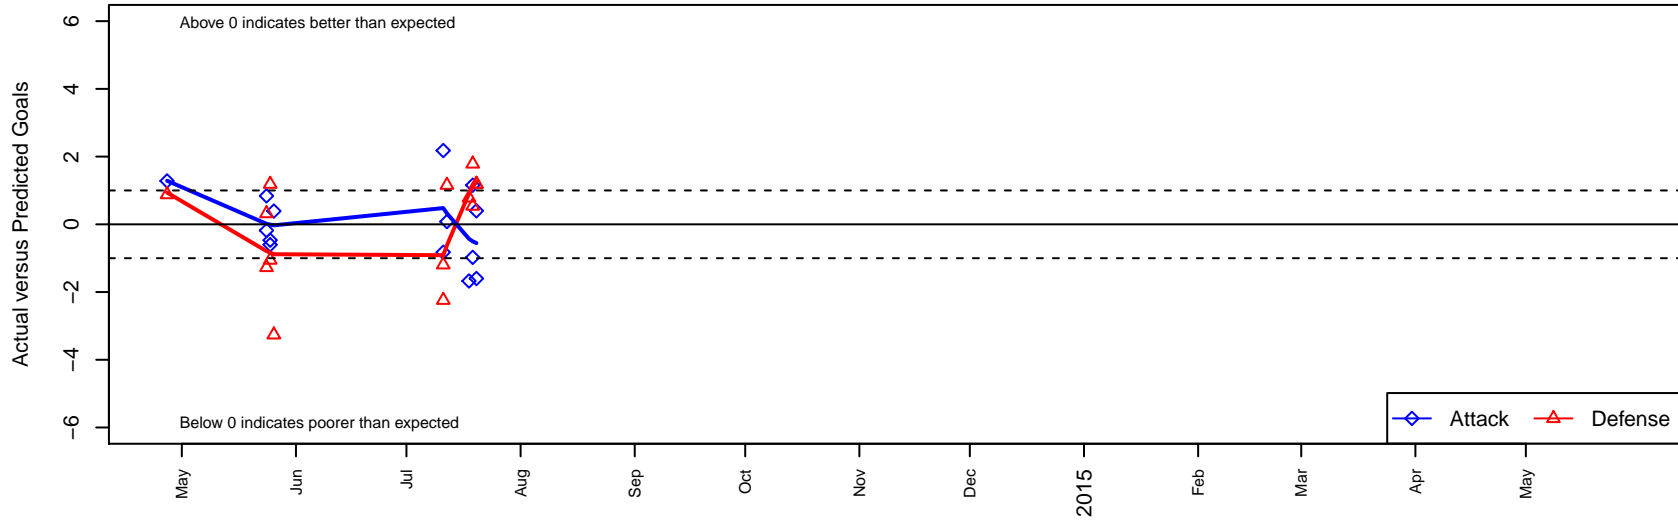

# Westside Timbers Copa TS B99

Westside Timbers  
 Beaverton, OR  
 B99 total strength=1318  
 attack=7.07 defense=5.13

alt names used:  
 WT B99 Copa TS  
 WESTSIDE TIMBERSWESTSIDE TIMBERS B  
 B99 Copa T-S

Venues played:  
 2013 OYS Presidents Cup B99  
 2014 Rogue Memorial BU14  
 2014 PCU Summer Classic U14-U15 Red  
 2014 Beaverton Cup BU15 Silver

**Westside Timbers Copa TS B99**  
 Dots are actual minus expected GF (blue circles) and GA (red triangles).  
 Blue line is smoothed change in attack strength. Red is smoothed change in defense strength.

**attack and defense variance (black dot)  
relative to other teams  
and top 10 in region**

**attack and defense rating  
relative to others at age  
and all opponents in last 13 months**

**attack and defense rating  
relative to others at age  
and all opponents in last 13 months**

**Performance relative to 13 month average**

**Performance relative to 13 month average**

Distribution of opponents  
 Red = Lose zone, Blue = Win zone, Green = Even  
 Black line separates win/lose zones