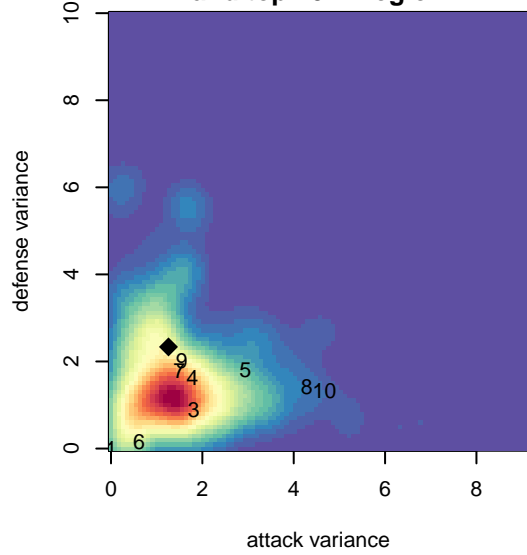

# Westside Timbers Copa TS B99

Westside Timbers  
 Beaverton, OR  
 B99 total strength=1318  
 attack=7.07 defense=5.13

alt names used:  
 WT B99 Copa TS  
 WESTSIDE TIMBERSWESTSIDE TIMBERS B  
 B99 Copa T-S

Venues played:  
 2013 OYS Presidents Cup B99  
 2014 Rogue Memorial BU14  
 2014 PCU Summer Classic U14-U15 Red  
 2014 Beaverton Cup BU15 Silver

**Westside Timbers Copa TS B99**  
 Dots are actual minus expected GF (blue circles) and GA (red triangles).  
 Blue line is smoothed change in attack strength. Red is smoothed change in defense strength.

**attack and defense variance (black dot)  
relative to other teams  
and top 10 in region**

**attack and defense rating  
relative to others at age  
and all opponents in last 13 months**

**attack and defense rating  
relative to others at age  
and all opponents in last 13 months**