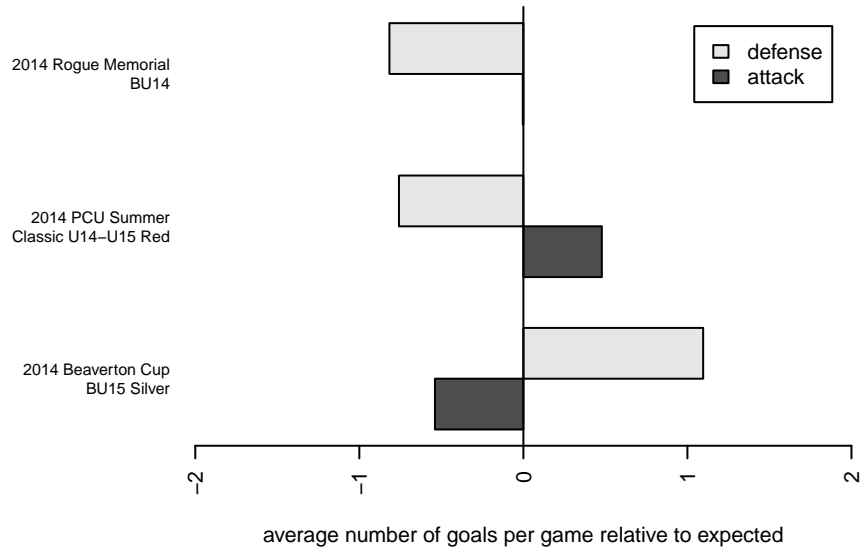

Venues played:  
 2013 OYS Presidents Cup B99  
 2014 Rogue Memorial BU14  
 2014 PCU Summer Classic U14-U15 Red  
 2014 Beaverton Cup BU15 Silver

**Westside Timbers Copa TS B99**  
 Dots are actual minus expected GF (blue circles) and GA (red triangles).  
 Blue line is smoothed change in attack strength. Red is smoothed change in defense strength.

**attack and defense variance (black dot)  
relative to other teams  
and top 10 in region**

**attack and defense rating  
relative to others at age  
and all opponents in last 13 months**

**attack and defense rating  
relative to others at age  
and all opponents in last 13 months**

**Performance relative to 13 month average**

**Performance relative to 13 month average**

Distribution of opponents  
 Red = Lose zone, Blue = Win zone, Green = Even  
 Black line separates win/lose zones