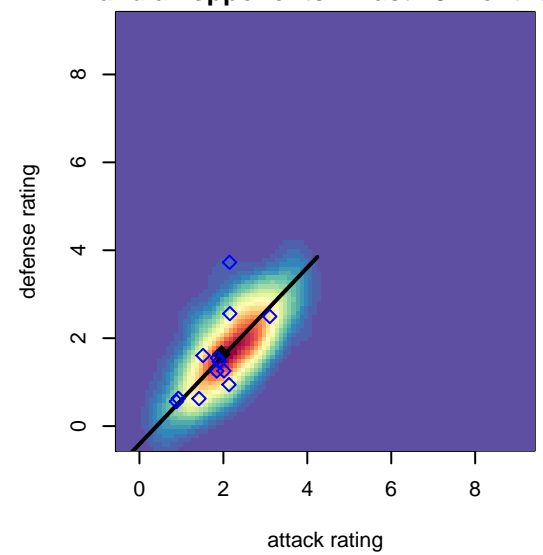

# Westside Timbers Copa TS B99

Westside Timbers  
 Beaverton, OR  
 B99 total strength=1318  
 attack=7.07 defense=5.13

alt names used:  
 WT B99 Copa TS  
 WESTSIDE TIMBERSWESTSIDE TIMBERS B  
 B99 Copa T-S

Venues played:  
 2013 OYS Presidents Cup B99  
 2014 Rogue Memorial BU14  
 2014 PCU Summer Classic U14-U15 Red  
 2014 Beaverton Cup BU15 Silver

**Westside Timbers Copa TS B99**  
 Dots are actual minus expected GF (blue circles) and GA (red triangles).  
 Blue line is smoothed change in attack strength. Red is smoothed change in defense strength.

**attack and defense variance (black dot)  
relative to other teams  
and top 10 in region**

**attack and defense rating  
relative to others at age  
and all opponents in last 13 months**

**attack and defense rating  
relative to others at age  
and all opponents in last 13 months**

**Performance relative to 13 month average**

**Performance relative to 13 month average**

Distribution of opponents  
 Red = Lose zone, Blue = Win zone, Green = Even  
 Black line separates win/lose zones