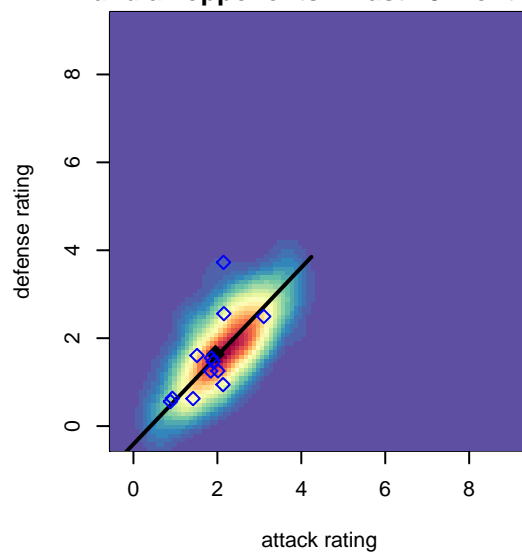

# Westside Timbers Copa TS B99

Westside Timbers  
 Beaverton, OR  
 B99 total strength=1318  
 attack=7.07 defense=5.13

alt names used:  
 WT B99 Copa TS  
 WESTSIDE TIMBERSWESTSIDE TIMBERS B  
 B99 Copa T-S

Venues played:  
 2013 OYS Presidents Cup B99  
 2014 Rogue Memorial BU14  
 2014 PCU Summer Classic U14-U15 Red  
 2014 Beaverton Cup BU15 Silver

**Westside Timbers Copa TS B99**  
 Dots are actual minus expected GF (blue circles) and GA (red triangles).  
 Blue line is smoothed change in attack strength. Red is smoothed change in defense strength.

**attack and defense variance (black dot)  
relative to other teams  
and top 10 in region**

**attack and defense rating  
relative to others at age  
and all opponents in last 13 months**

**attack and defense rating  
relative to others at age  
and all opponents in last 13 months**

**Performance relative to 13 month average**

**Performance relative to 13 month average**

Distribution of opponents  
 Red = Lose zone, Blue = Win zone, Green = Even  
 Black line separates win/lose zones